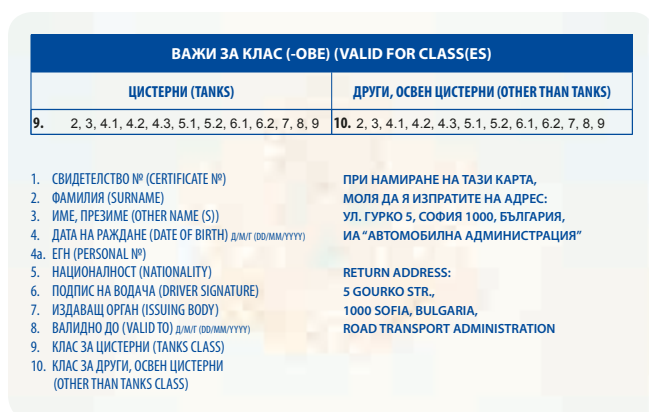

ГРЪБ | BACK SIDE