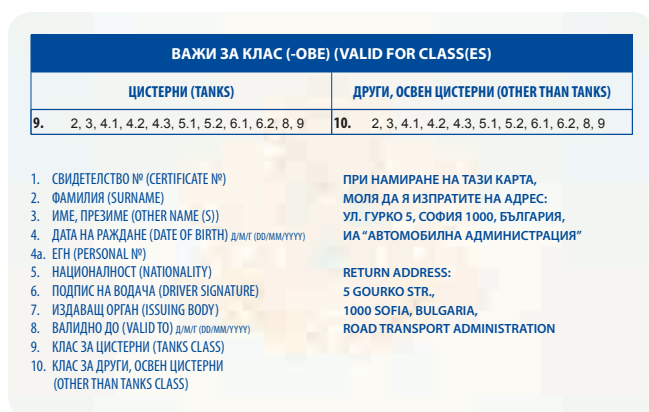

CARRIAGE OF DANGEROUS GOODS FROM CLASSES 2, 3, 4.1, 4.2, 4.3, 5.1, 5.2, 6.1, 6.2, 8, 9 AND CARRIAGE IN TANKS, EXCLUDING CLASS 1, CLASS 7

ЛИЦЕ | FRONT SIDE

ЛИЦЕ (УВ) | FRONT SIDE (UV PREVIEW)

ГРЪБ | BACK SIDE