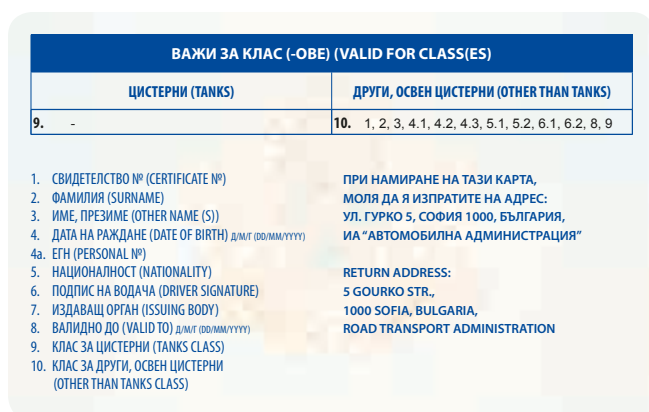

ГРЪБ | BACK SIDE